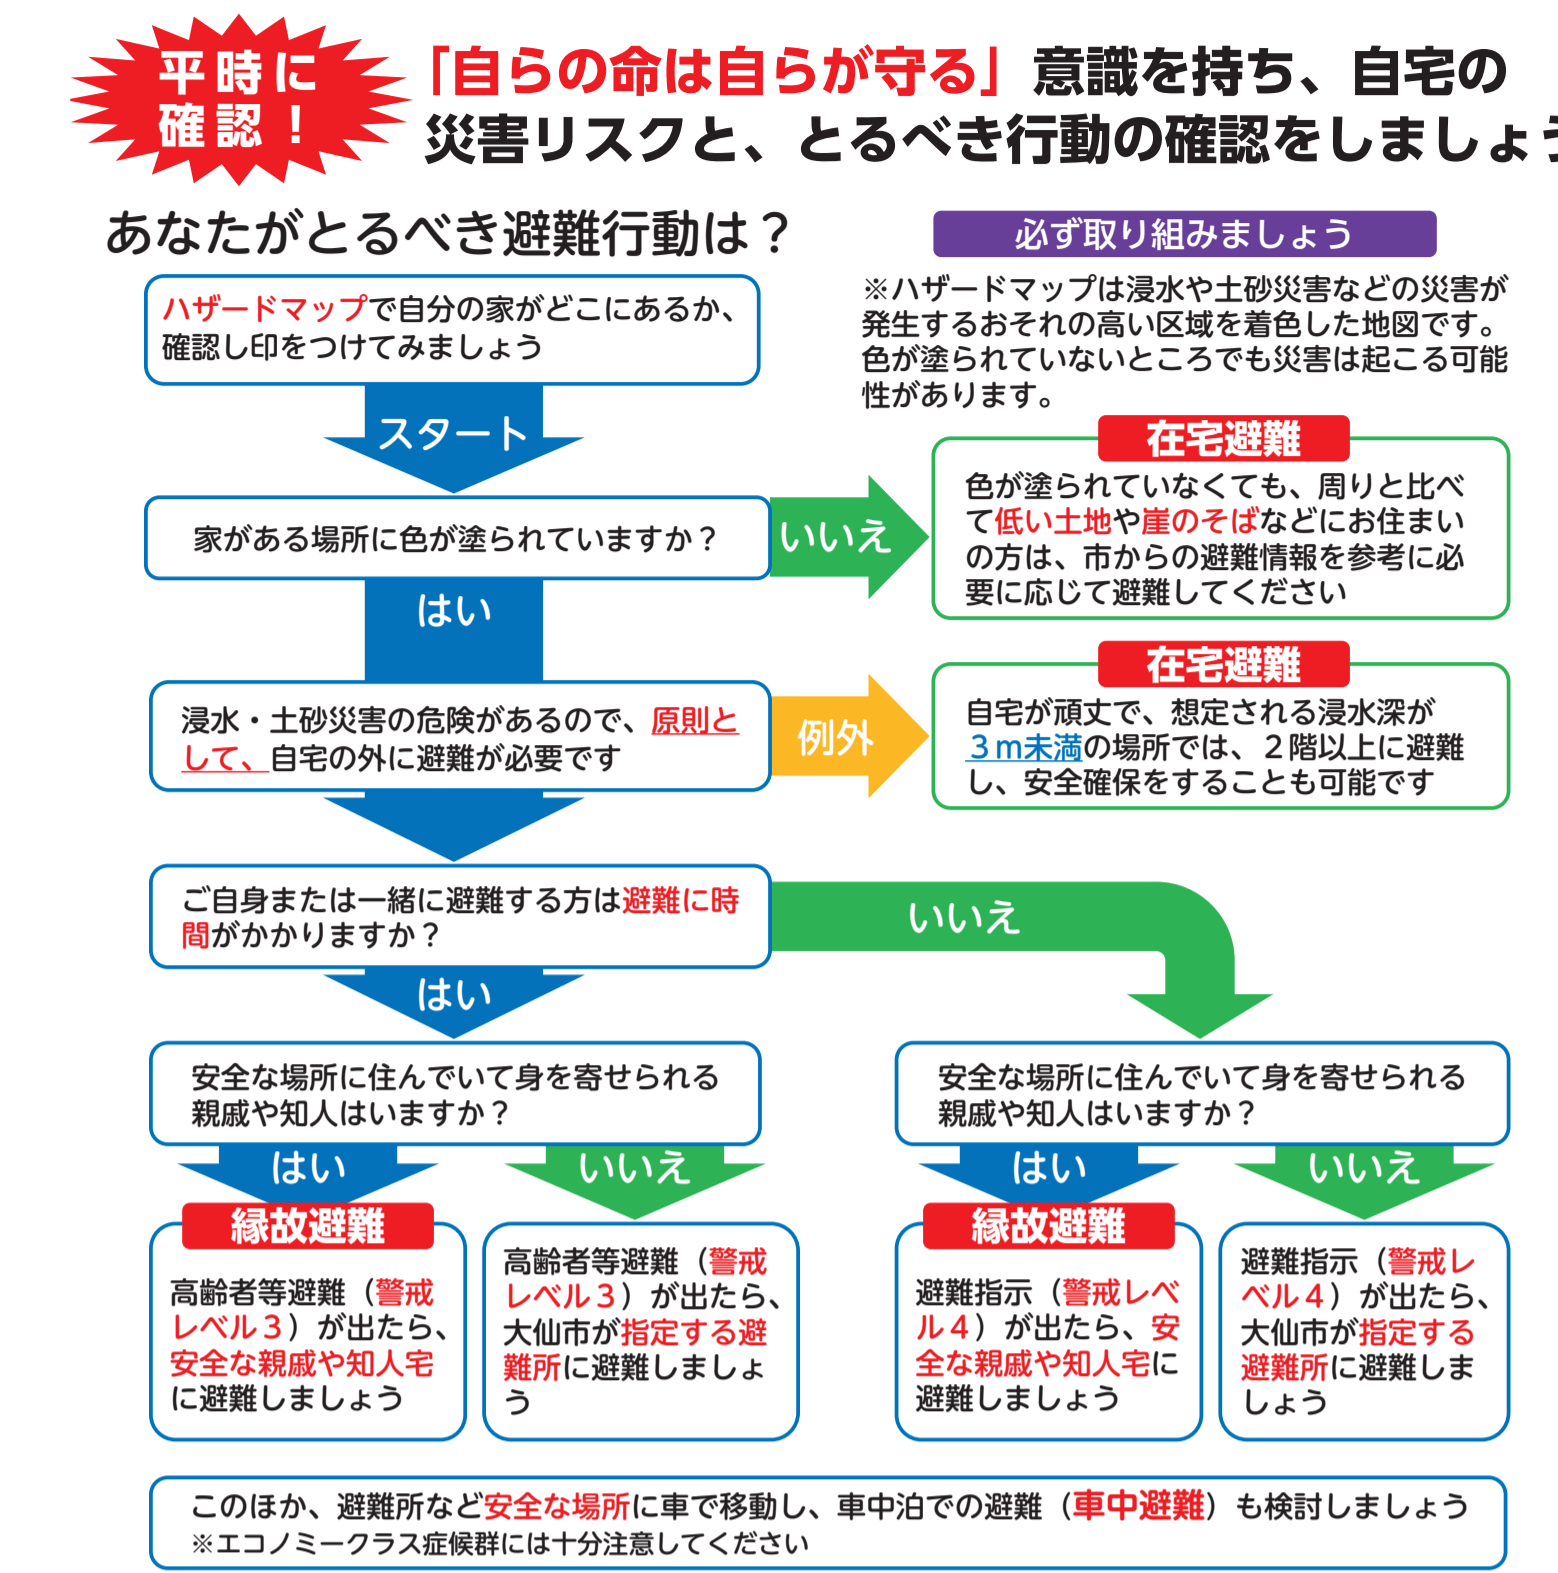

警戒レベルについて

Table of alert levels (警戒レベル) from 1 to 5, detailing status, actions for residents, evacuation info, and disaster weather info.

火災警報器の設置について

Fire prevention and alarmer installation information, including a diagram of home placement and a checklist of requirements.

地震対策について

Earthquake countermeasures including a manual for time-based actions and safety tips like 'Drop, Cover, and Hold On'.

Indoor and outdoor evacuation points for earthquakes, covering homes, cars, and public spaces.

Evacuation points and actions for outdoor situations like roads, vehicles, and near the sea.

避難行動判定フロー

Table for family and community gathering places during disasters like flooding, earthquakes, and tsunamis.

洪水・浸水害について

Flood and inundation information including types of flooding, danger levels, and evacuation points.

土砂災害について

Landslide information including types of disasters, warning zones, and evacuation points.